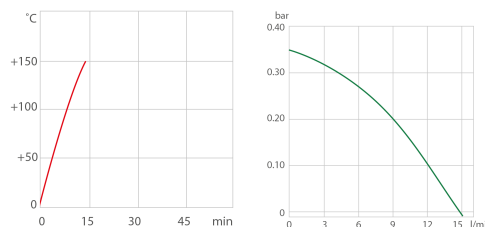

- Heat-up time (thermal)
- Pump capacity (Water)

Technical Data

Order No.	9012506
Model series	CORIO
Category	Heating Circulators
Working temperature range (°C)	+20 ... +150
Temperature stability (°C)	±0.03
Setting / display resolution	0.01 – 0.1 °C
Temperature Display	LED
Heating capacity (kW)	2
Pump capacity flow rate (l/min)	15
Pump capacity flow pressure (bar)	0.35
Bath opening / bath depth (W x L / D cm)	13 x 15 / 20
Pump connections	M16x1
Barbed fittings diameter (inner dia. / mm)	8 / 12
Filling volume liters	4.5 ... 6
Ambient temperature	5...40 °C
Dimensions W x L x H (cm)	24 x 44 x 47
Weight (kg)	10