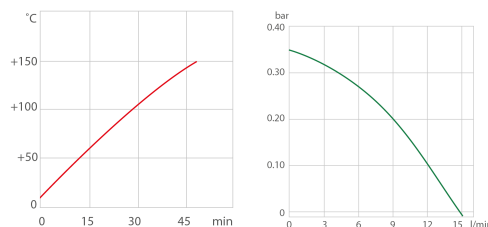

- Heat-up time (thermal)
- Pump capacity (Water)

Technical Data

Order No.	9012526
Model series	CORIO
Category	Heating Circulators
Working temperature range (°C)	+20 ... +150
Temperature stability (°C)	±0.03
Setting / display resolution	0.01 – 0.1 °C
Temperature Display	LED
Heating capacity (kW)	2
Pump capacity flow rate (l/min)	15
Pump capacity flow pressure (bar)	0.35
Bath opening / bath depth (W x L / D cm)	26 x 35 / 20
Pump connections	M16x1
Barbed fittings diameter (inner dia. / mm)	8 / 12
Filling volume liters	19 ... 26
Ambient temperature	5...40 °C
Dimensions W x L x H (cm)	39 x 62 x 48
Weight (kg)	19